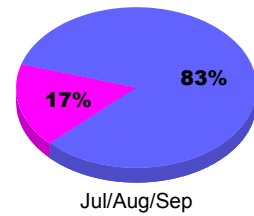

**Club Results 2010-2011**

Goal, New, Dropped, Gain/Loss

**MEMBERSHIP**

Membership Results  
2010-2011

Membership  
2009-2010

Month	Net Memb Goal	Actual New Memb	Actual Dropped Memb	Gain/Loss of Memb	Gain/Loss of Memb
Jul/Aug/Sep	0	24	-30	-6	-42
<b>Totals</b>	<b>0</b>	<b>24</b>	<b>-30</b>	<b>-6</b>	<b>-42</b>

**Membership Results 2010-2011**

Goal, New, Dropped, Gain/Loss

**Comparison of Club Gain/Loss**

Current Year Compared to the Previous Year

**Comparison of Membership Gain/Loss**

Current Year Compared to the Previous Year

**YTD Status Quo Clubs 2010-2011**

Status Quo Clubs Compared to Status Quo Members

**Gender Comparison 2010-2011**

Male Female