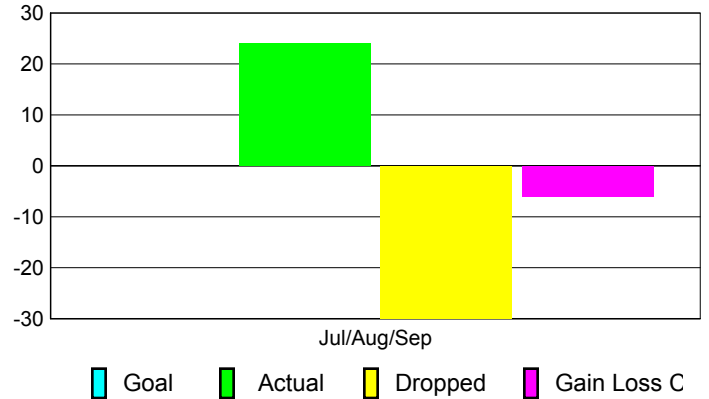

**Club Results 2010-2011**

Goal, New, Dropped, Gain/Loss

**MEMBERSHIP**

Membership Results  
2010-2011

Membership  
2009-2010

Month	Net Memb Goal	Actual New Memb	Actual Dropped Memb	Gain/Loss of Memb	Gain/Loss of Memb
Jul/Aug/Sep	0	24	-30	-6	-42
<b>Totals</b>	<b>0</b>	<b>24</b>	<b>-30</b>	<b>-6</b>	<b>-42</b>

**Membership Results 2010-2011**

Goal, New, Dropped, Gain/Loss

**Comparison of Club Gain/Loss**

Current Year Compared to the Previous Year

**Comparison of Membership Gain/Loss**

Current Year Compared to the Previous Year